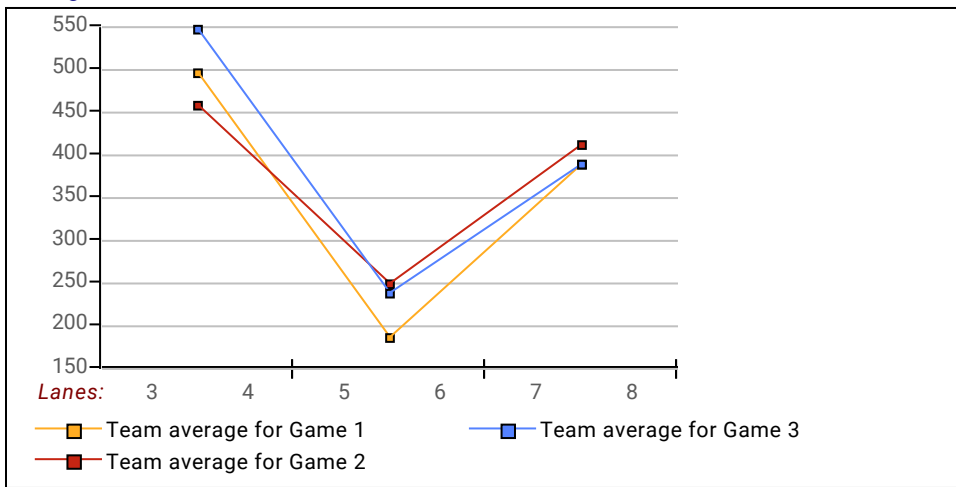

Average of Scores for Each Game