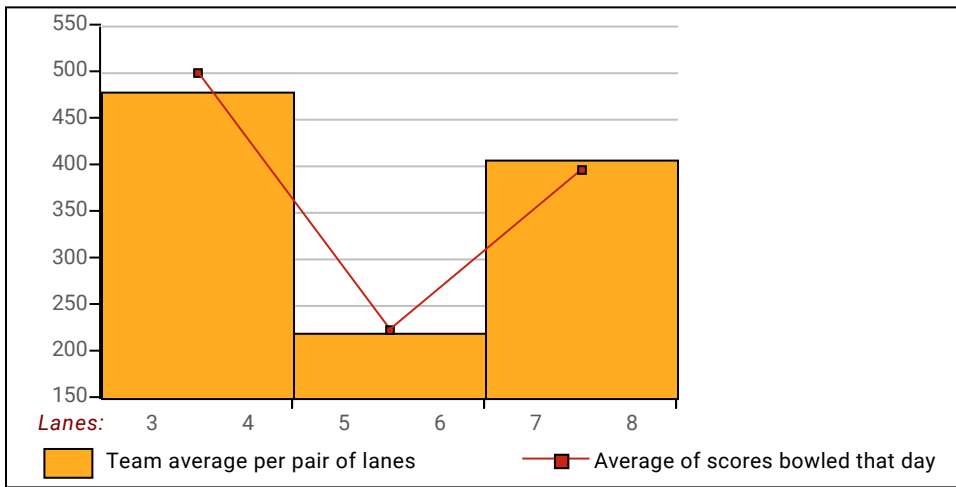

Team Average vs Avg of Scores